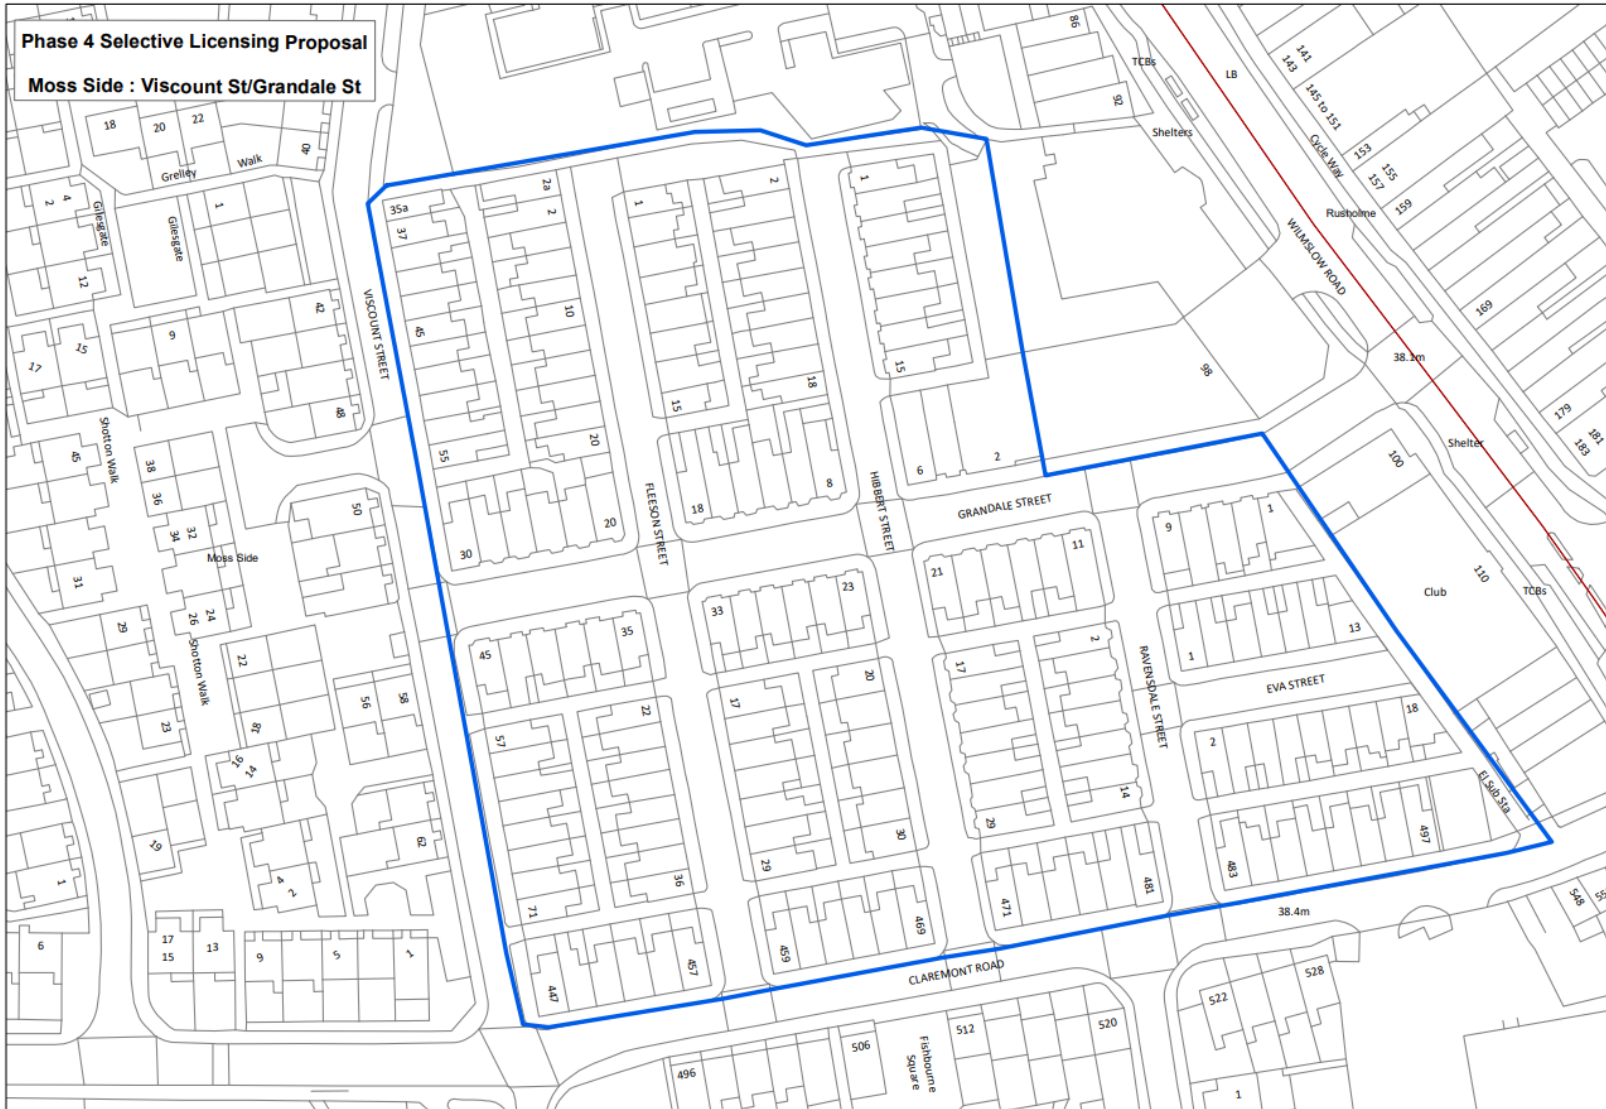

Appendix 1 – Proposed phase 4 Selective Licensing Areas:

Map 1 - Whiteway Street – Harpurhey

Map 2 - Leng Road / Melrose Street / Droylsden Road– Miles Platting & Newton Heath

Map 3 - Scotland Street – Miles Platting & Newton Heath

Map 4 - Viscount Street - Moss Side

Map 5 - Heald Grove - Moss Side

Map 7 - Heathcote / Sanby Road – Longsight

Map 8 - Northmoor Road – Longsight

Map 9 - Flats above shops and Esmond / Avondale