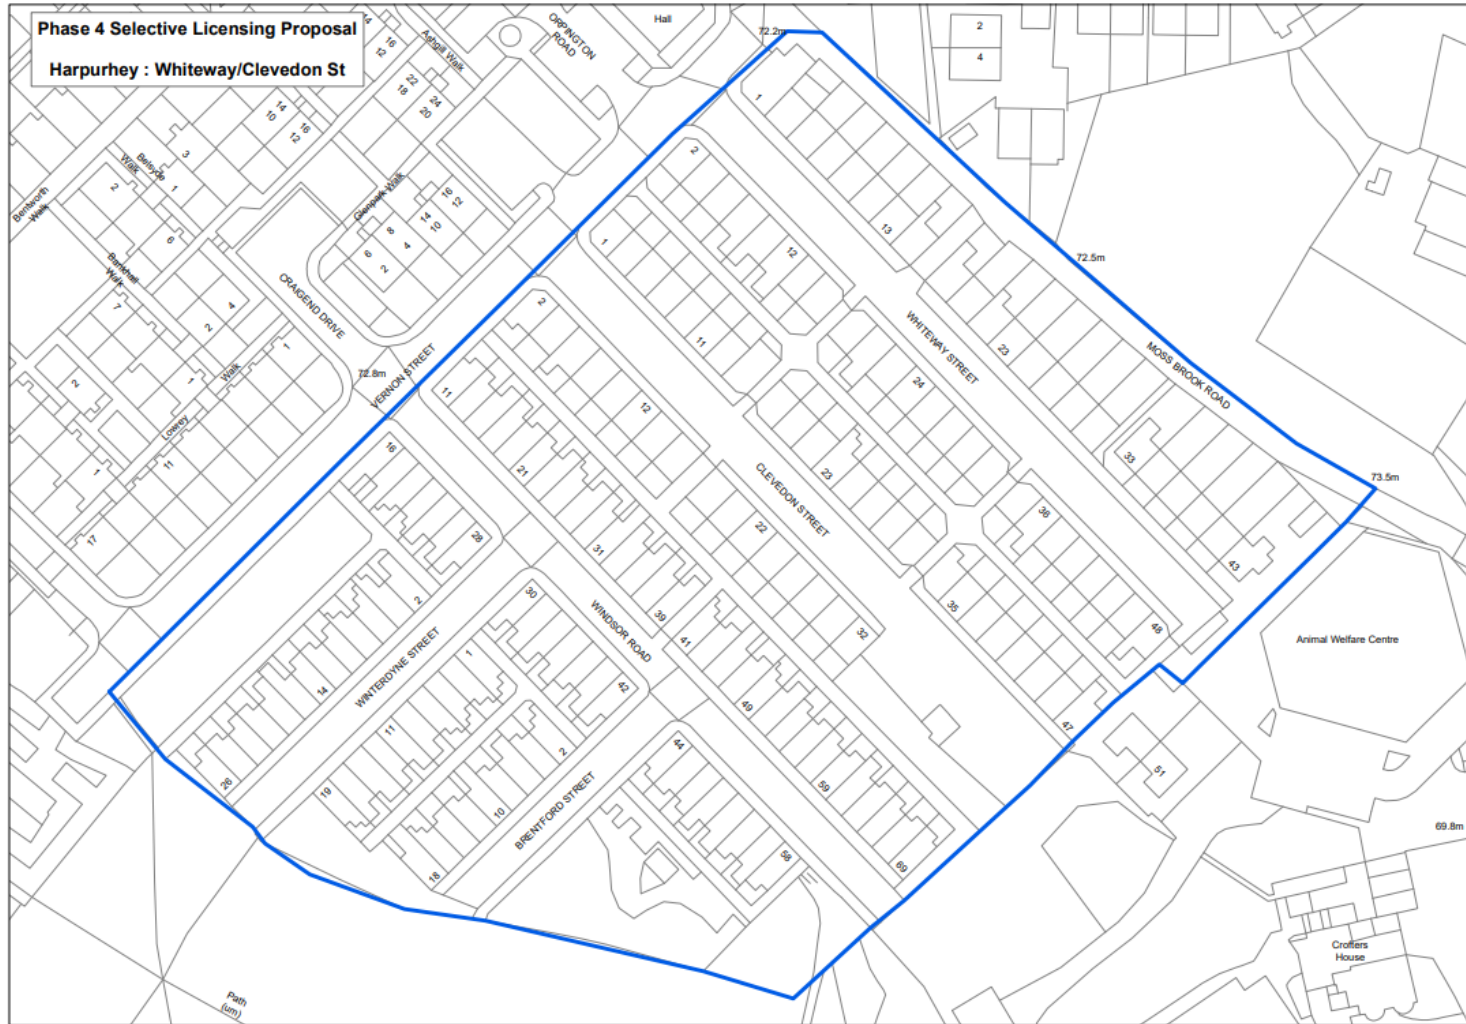

Appendix 1 – Proposed phase 4 Selective Licensing Areas:

Map 1 - Whiteway Street – Harpurhey

Map 2 - Leng Road / Melrose Street / Droylsden Road– Miles Platting & Newton Heath

Map 3 - Scotland Street – Miles Platting & Newton Heath

Map 4 - Viscount Street - Moss Side

Map 5 - Heald Grove - Moss Side

Map 7 - Heathcote / Sanby Road – Longsight

Map 8 - Northmoor Road – Longsight

Map 9 - Flats above shops and Esmond / Avondale