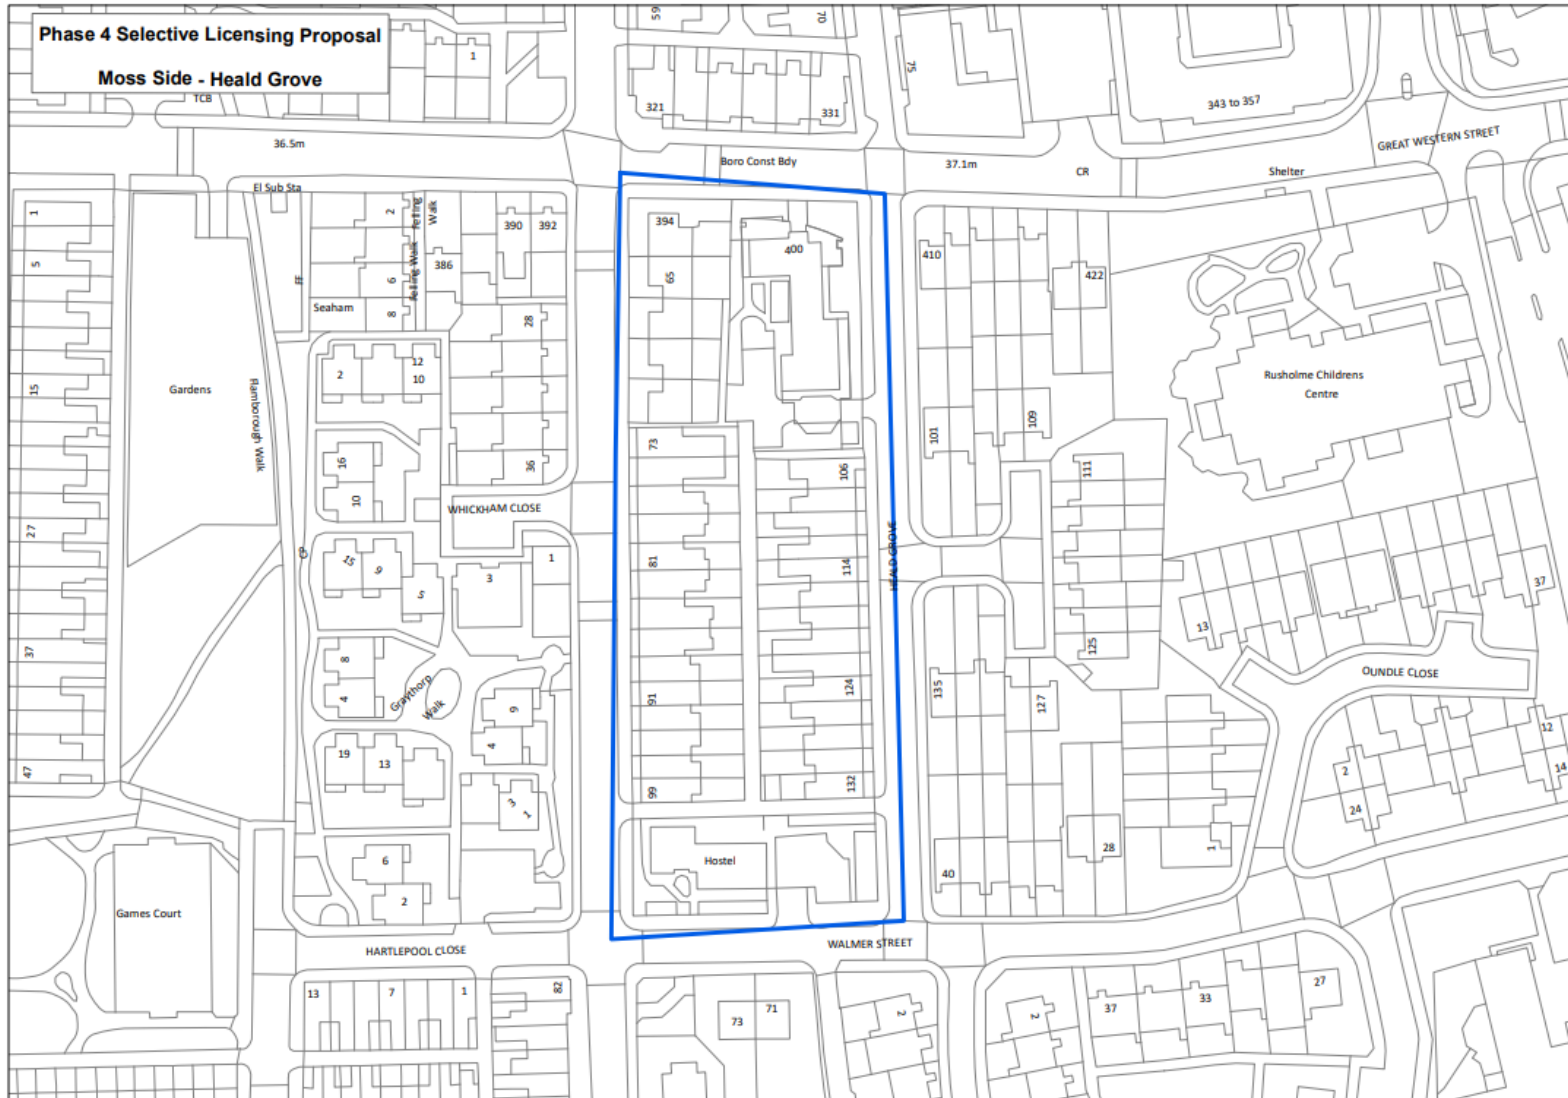

Appendix 1 – Proposed phase 4 Selective Licensing Areas:

Map 1 - Whiteway Street – Harpurhey

Map 2 - Leng Road / Melrose Street / Droylsden Road– Miles Platting & Newton Heath

Map 3 - Scotland Street – Miles Platting & Newton Heath

Map 4 - Viscount Street - Moss Side

Map 5 - Heald Grove - Moss Side

Map 7 - Heathcote / Sanby Road – Longsight

Map 8 - Northmoor Road – Longsight

Map 9 - Flats above shops and Esmond / Avondale