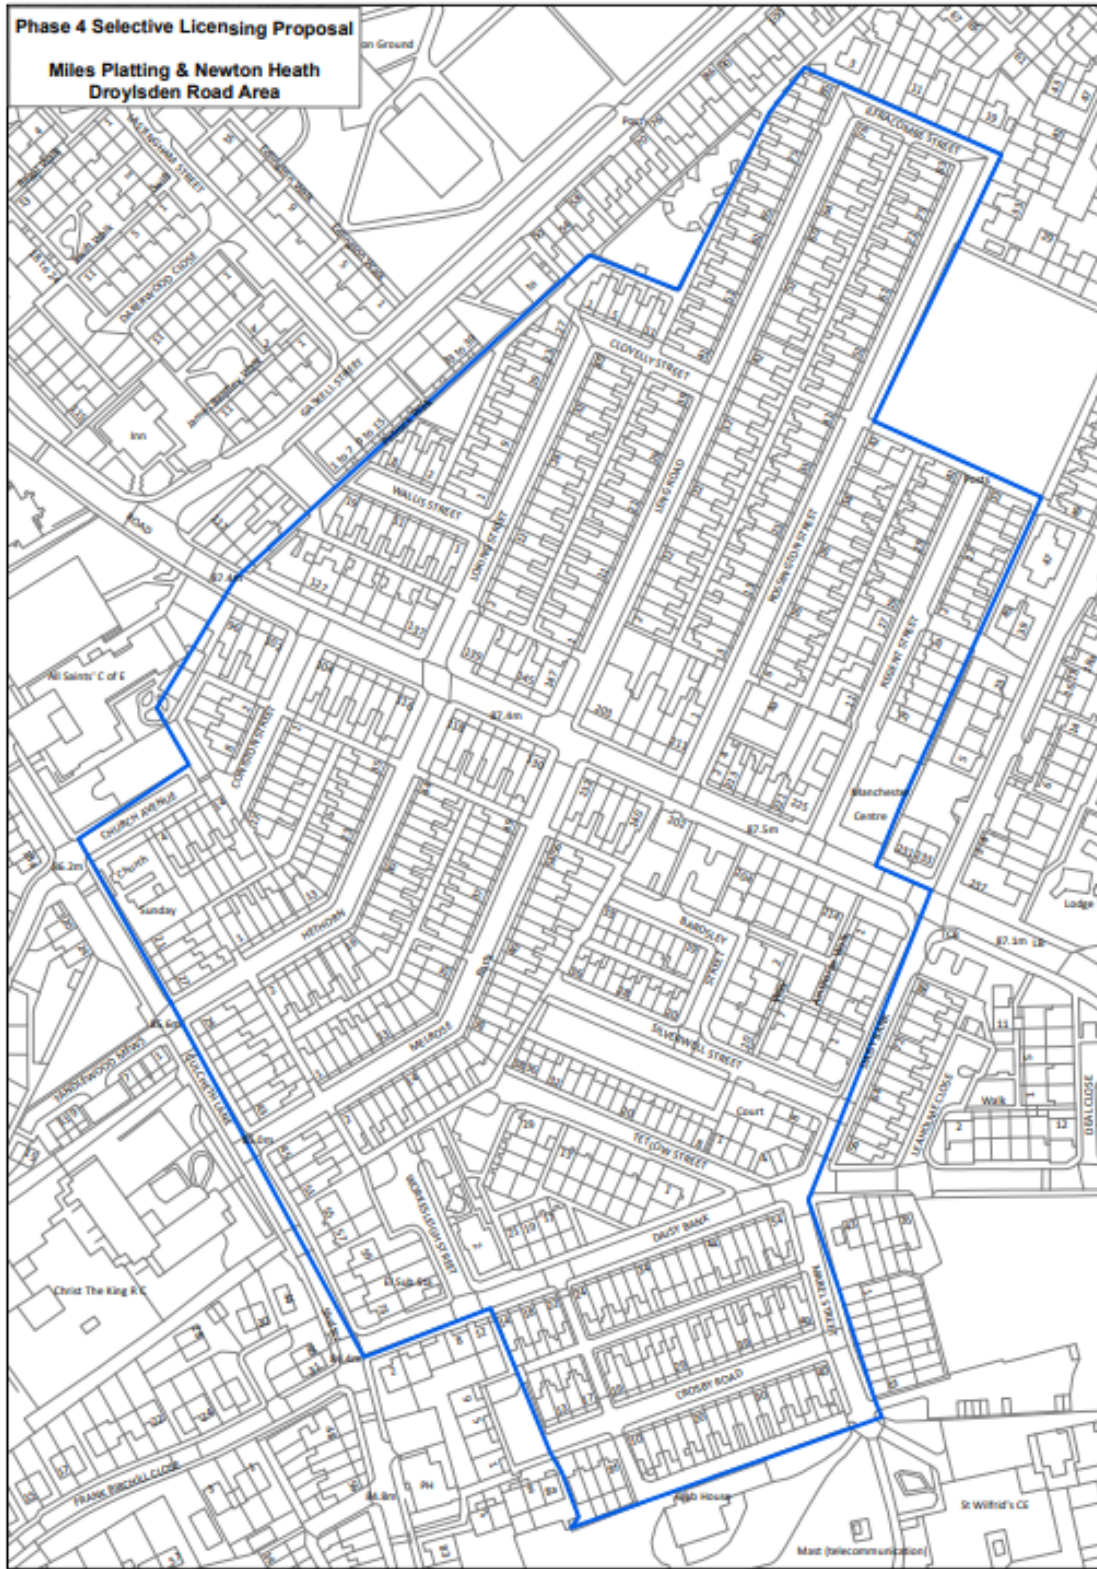

Appendix 1 – Proposed phase 4 Selective Licensing Areas:

Map 1 - Whiteway Street – Harpurhey

Map 2 - Leng Road / Melrose Street / Droylsden Road– Miles Platting & Newton Heath

Map 3 - Scotland Street – Miles Platting & Newton Heath

Map 4 - Viscount Street - Moss Side

Map 5 - Heald Grove - Moss Side

Map 7 - Heathcote / Sanby Road – Longsight

Map 8 - Northmoor Road – Longsight

Map 9 - Flats above shops and Esmond / Avondale