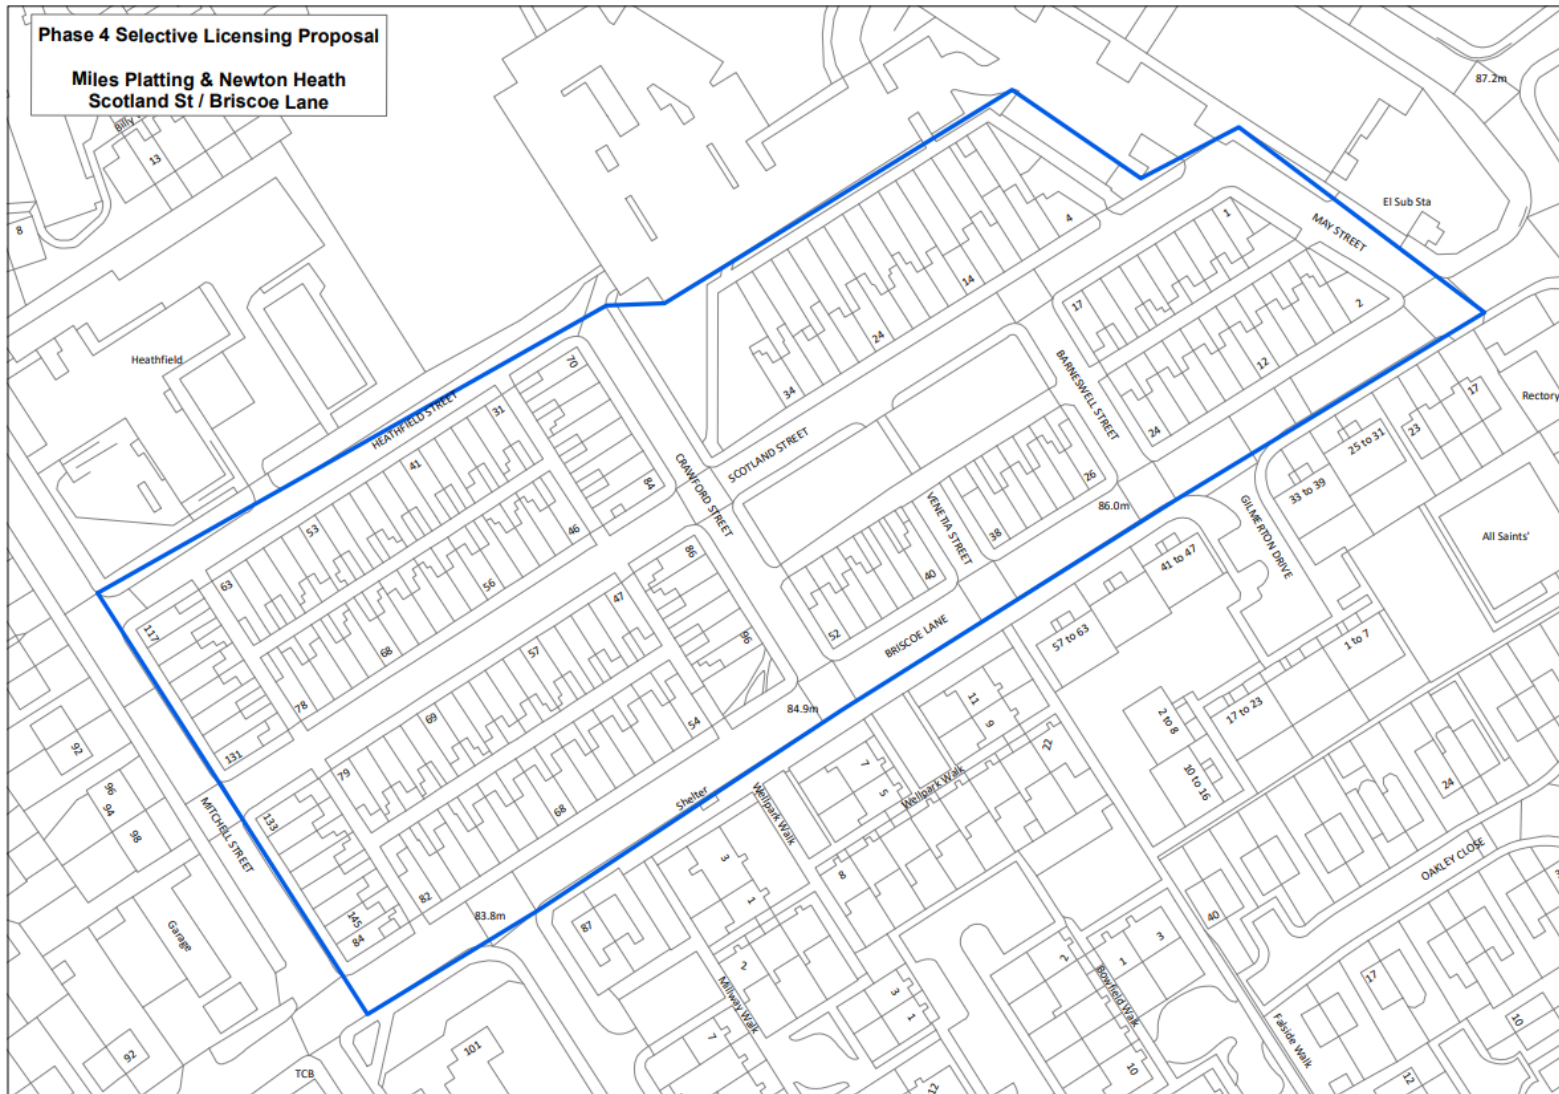

Appendix 1 – Proposed phase 4 Selective Licensing Areas:

Map 1 - Whiteway Street – Harpurhey

Map 2 - Leng Road / Melrose Street / Droylsden Road– Miles Platting & Newton Heath

Map 3 - Scotland Street – Miles Platting & Newton Heath

Map 4 - Viscount Street - Moss Side

Map 5 - Heald Grove - Moss Side

Map 7 - Heathcote / Sanby Road – Longsight

Map 8 - Northmoor Road – Longsight

Map 9 - Flats above shops and Esmond / Avondale