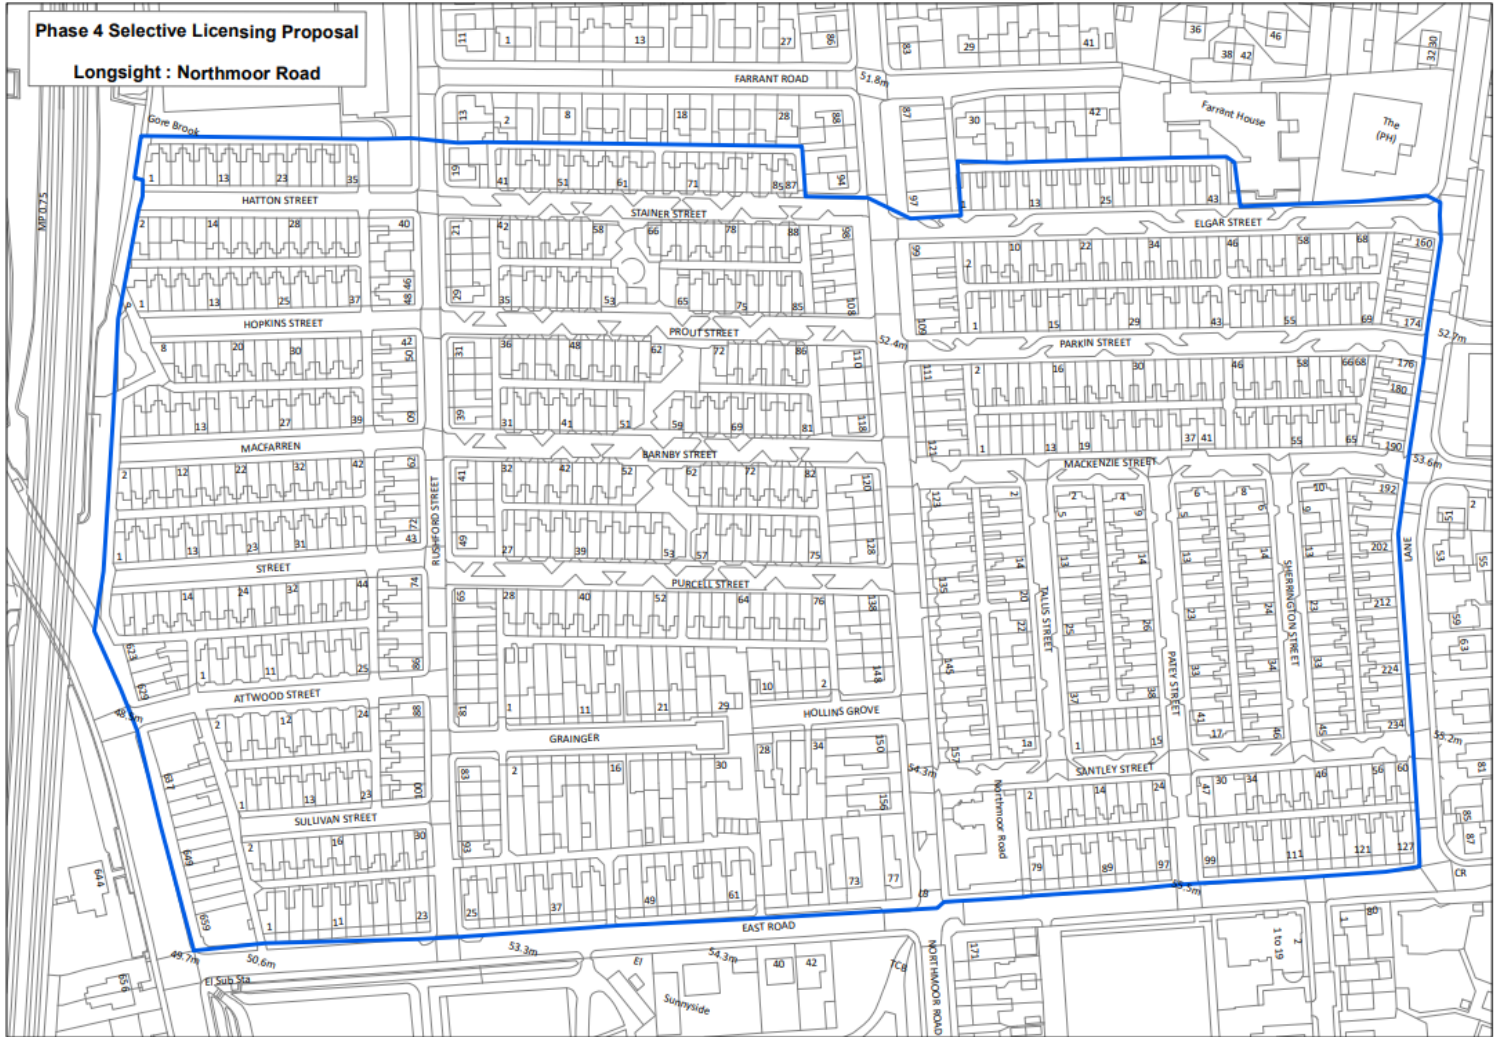

Appendix 1 – Proposed phase 4 Selective Licensing Areas:

Map 1 - Whiteway Street – Harpurhey

Map 2 - Leng Road / Melrose Street / Droylsden Road– Miles Platting & Newton Heath

Map 3 - Scotland Street – Miles Platting & Newton Heath

Map 4 - Viscount Street - Moss Side

Map 5 - Heald Grove - Moss Side

Map 7 - Heathcote / Sanby Road – Longsight

Map 8 - Northmoor Road – Longsight

Map 9 - Flats above shops and Esmond / Avondale